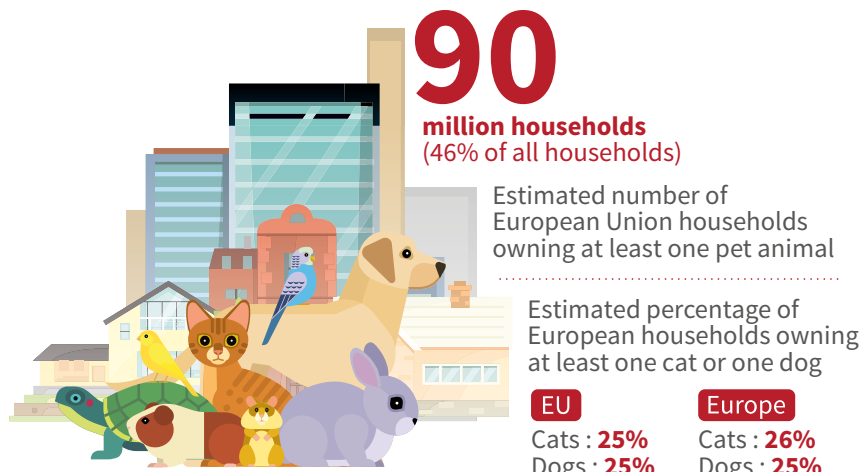

Facts & Figures 2021

FACTS & FIGURES 2021

European Overview

Top pets in Europe

FACTS & FIGURES 2021

European dog population

Total Europe : 92 947 732

Total EU : 72 708 732

Non EU Member States indicated with italics

Sources: Figures from FEDIAF and its member associations, pet food companies and estimations based thereupon when indicated
European Union/Europe: "European Union" includes the 28 Member States of the EU whereas "Europe" includes Member States of the Council of Europe

FACTS & FIGURES 2021

European cat population

Total Europe : 113 588 248

Total EU : 83 622 248

Non EU Member States indicated with italics

Sources: Figures from FEDIAF and its member associations, pet food companies and estimations based thereupon when indicated
European Union/Europe: "European Union" includes the 28 Member States of the EU whereas "Europe" includes Member States of the Council of Europe