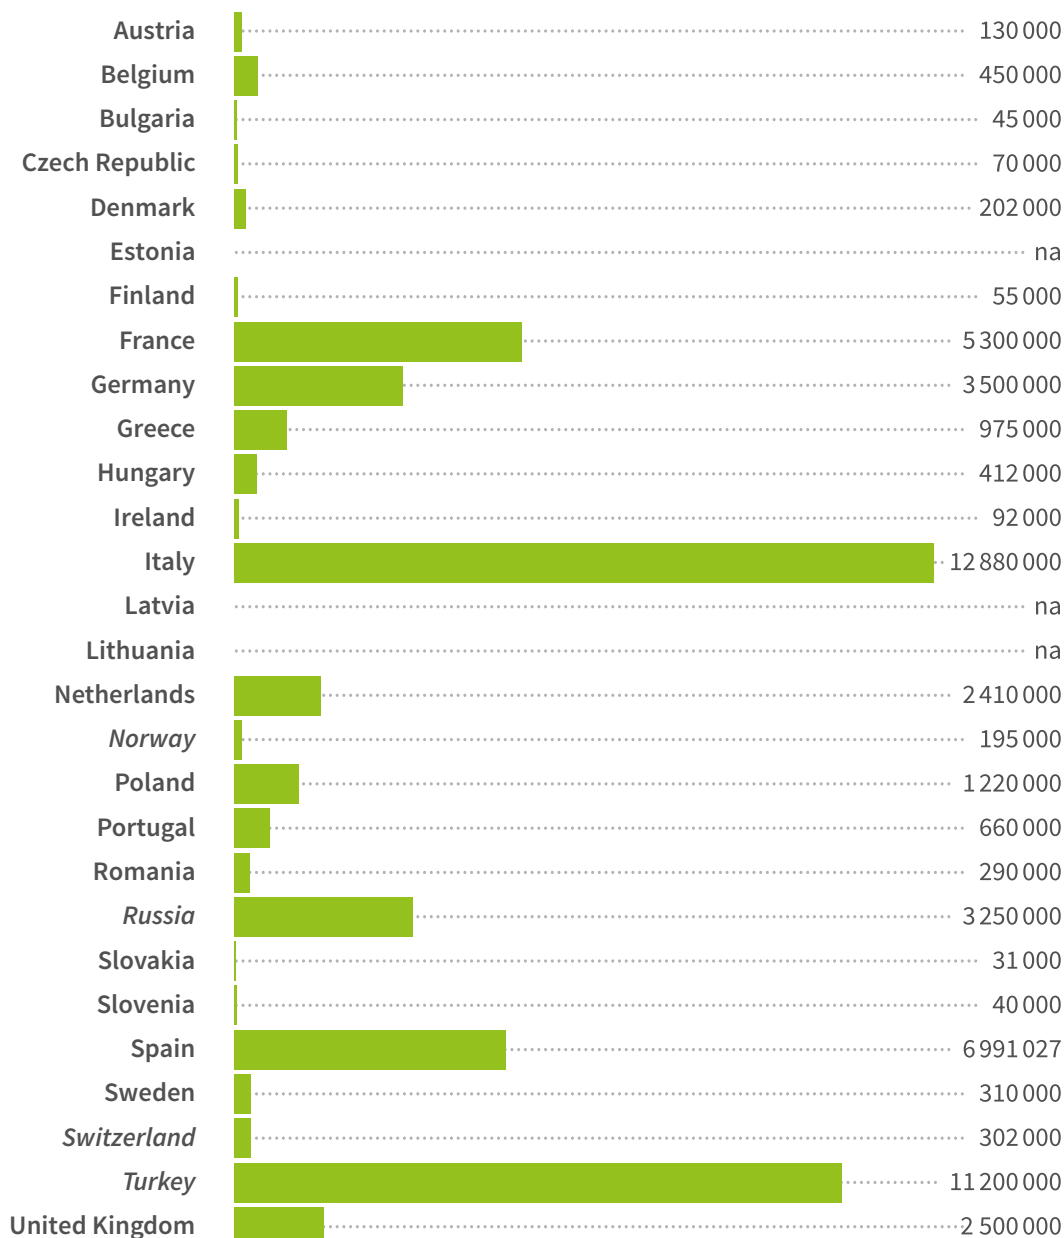

Non EU Member States indicated with italics

Sources: Figures from FEDIAF and its member associations, pet food companies and estimations based thereupon when indicated
European Union/Europe: "European Union" includes the 28 Member States of the EU whereas "Europe" includes Member States of the Council of Europe

FACTS & FIGURES 2021

European cat population

Total Europe : 113 588 248

Total EU : 83 622 248

Non EU Member States indicated with italics

Sources: Figures from FEDIAF and its member associations, pet food companies and estimations based thereupon when indicated
European Union/Europe: "European Union" includes the 28 Member States of the EU whereas "Europe" includes Member States of the Council of Europe

FACTS & FIGURES 2021

European ornamental bird population

 **Total Europe : 48 719 769**

 **Total EU : 33 949 769**

Non EU Member States indicated with italics

Sources: Figures from FEDIAF and its member associations, pet food companies and estimations based thereupon when indicated
European Union/Europe: "European Union" includes the 28 Member States of the EU whereas "Europe" includes Member States of the Council of Europe

FACTS & FIGURES 2021

Estimated number of European aquaria

Total Europe : 16 403 937

Total EU : 10 700 937

Non EU Member States indicated with italics

Sources: Figures from FEDIAF and its member associations, pet food companies and estimations based thereupon when indicated
European Union/Europe: "European Union" includes the 28 Member States of the EU whereas "Europe" includes Member States of the Council of Europe