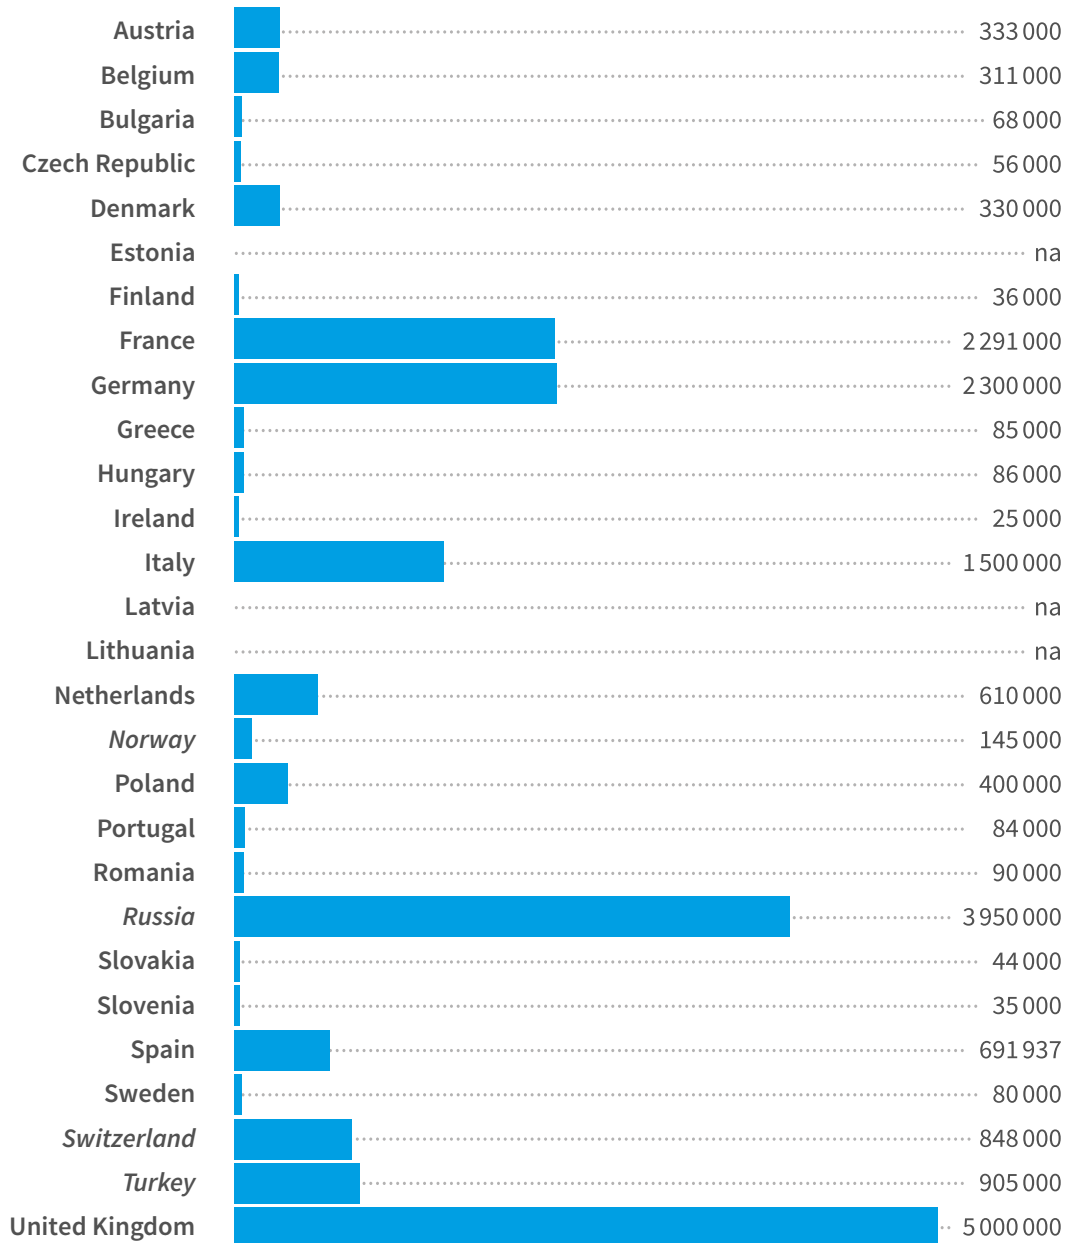

FACTS & FIGURES 2021

European cat population

Total Europe : 113 588 248

Total EU : 83 622 248

Non EU Member States indicated with italics

Sources: Figures from FEDIAF and its member associations, pet food companies and estimations based thereupon when indicated
European Union/Europe: "European Union" includes the 28 Member States of the EU whereas "Europe" includes Member States of the Council of Europe

FACTS & FIGURES 2021

European ornamental bird population

 **Total Europe : 48 719 769**

 **Total EU : 33 949 769**

Non EU Member States indicated with italics

Sources: Figures from FEDIAF and its member associations, pet food companies and estimations based thereupon when indicated
European Union/Europe: "European Union" includes the 28 Member States of the EU whereas "Europe" includes Member States of the Council of Europe

FACTS & FIGURES 2021

Estimated number of European aquaria

Total Europe : 16 403 937

Total EU : 10 700 937

Non EU Member States indicated with italics

Sources: Figures from FEDIAF and its member associations, pet food companies and estimations based thereupon when indicated
European Union/Europe: "European Union" includes the 28 Member States of the EU whereas "Europe" includes Member States of the Council of Europe

FACTS & FIGURES 2021

European small mammal population

Total Europe : 29 347 757

Total EU : 21 543 757

Non EU Member States indicated with italics

Sources: Figures from FEDIAF and its member associations, pet food companies and estimations based thereupon when indicated
European Union/Europe: "European Union" includes the 28 Member States of the EU whereas "Europe" includes Member States of the Council of Europe