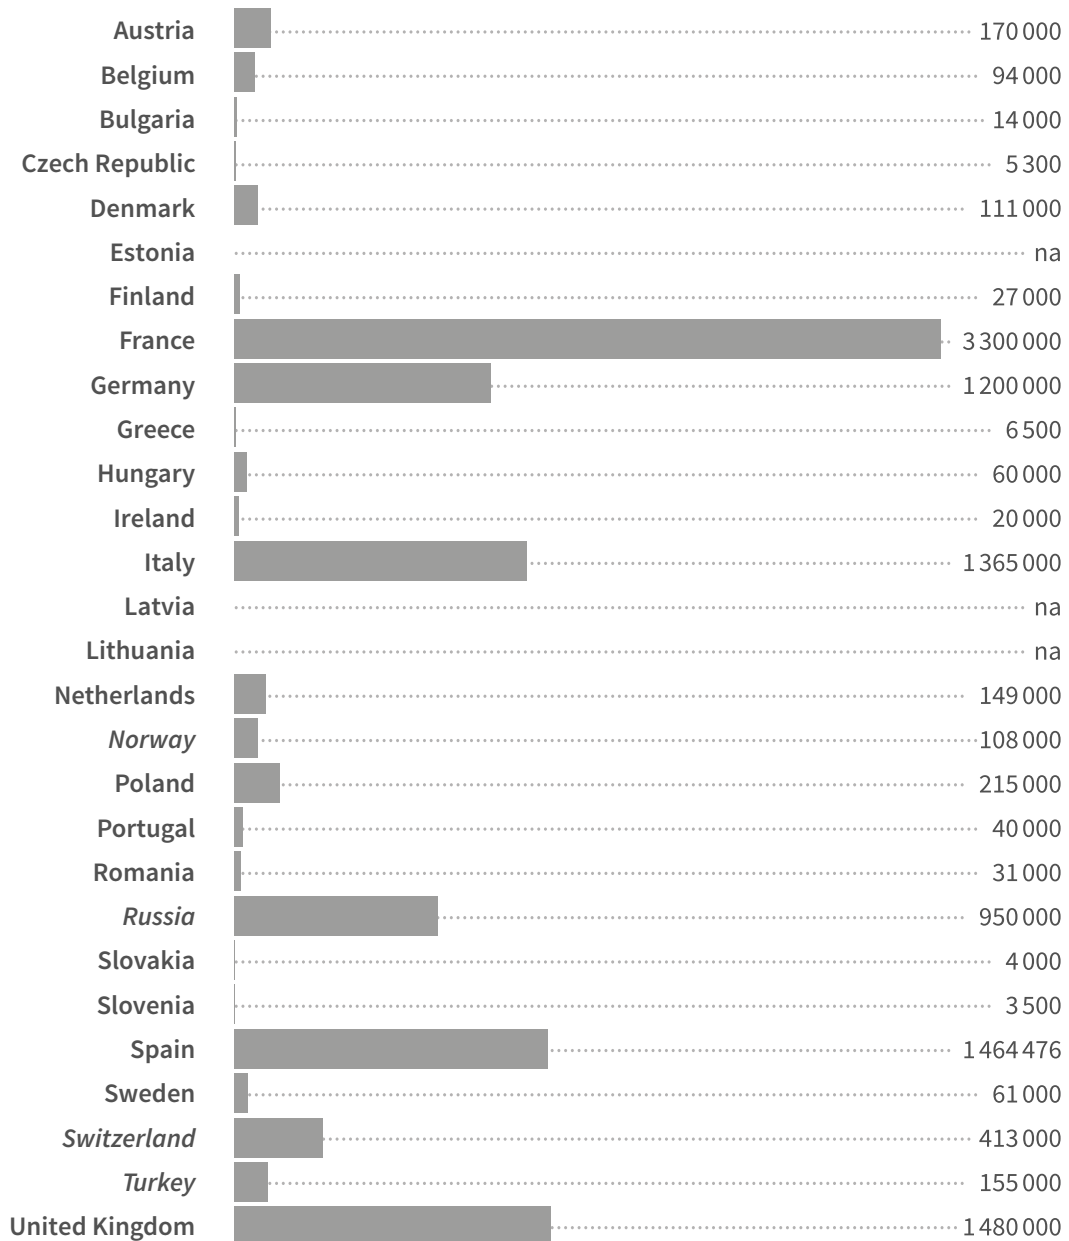

FACTS & FIGURES 2021

European ornamental bird population

 **Total Europe : 48 719 769**

 **Total EU : 33 949 769**

Non EU Member States indicated with italics

Sources: Figures from FEDIAF and its member associations, pet food companies and estimations based thereupon when indicated
European Union/Europe: "European Union" includes the 28 Member States of the EU whereas "Europe" includes Member States of the Council of Europe

FACTS & FIGURES 2021

Estimated number of European aquaria

Total Europe : 16 403 937

Total EU : 10 700 937

Non EU Member States indicated with italics

Sources: Figures from FEDIAF and its member associations, pet food companies and estimations based thereupon when indicated
European Union/Europe: "European Union" includes the 28 Member States of the EU whereas "Europe" includes Member States of the Council of Europe

FACTS & FIGURES 2021

European small mammal population

Total Europe : 29 347 757

Total EU : 21 543 757

Non EU Member States indicated with italics

Sources: Figures from FEDIAF and its member associations, pet food companies and estimations based thereupon when indicated
European Union/Europe: "European Union" includes the 28 Member States of the EU whereas "Europe" includes Member States of the Council of Europe

FACTS & FIGURES 2021

European terraria

 **Total Europe : 11 436 776**

 **Total EU : 9 810 776**

Non EU Member States indicated with italics

Sources: Figures from FEDIAF and its member associations, pet food companies and estimations based thereupon when indicated
European Union/Europe: "European Union" includes the 28 Member States of the EU whereas "Europe" includes Member States of the Council of Europe