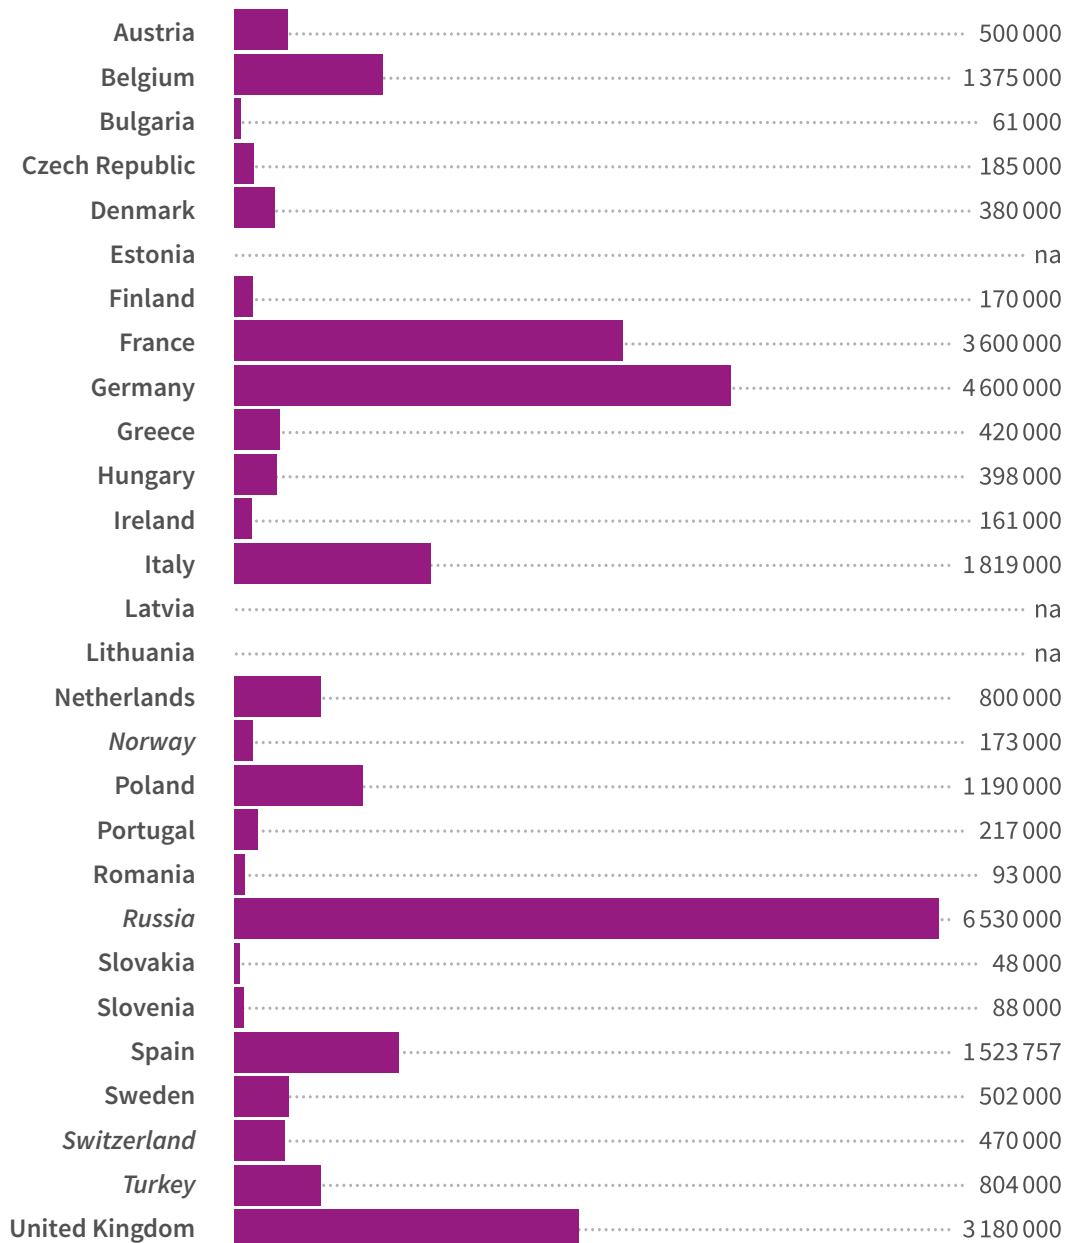

FACTS & FIGURES 2021

European ornamental bird population

 **Total Europe : 48 719 769**

 **Total EU : 33 949 769**

Non EU Member States indicated with italics

Sources: Figures from FEDIAF and its member associations, pet food companies and estimations based thereupon when indicated
European Union/Europe: "European Union" includes the 28 Member States of the EU whereas "Europe" includes Member States of the Council of Europe

FACTS & FIGURES 2021

Estimated number of European aquaria

Total Europe : 16 403 937

Total EU : 10 700 937

Non EU Member States indicated with italics

Sources: Figures from FEDIAF and its member associations, pet food companies and estimations based thereupon when indicated
European Union/Europe: "European Union" includes the 28 Member States of the EU whereas "Europe" includes Member States of the Council of Europe

FACTS & FIGURES 2021

European small mammal population

Total Europe : 29 347 757

Total EU : 21 543 757

Non EU Member States indicated with italics

Sources: Figures from FEDIAF and its member associations, pet food companies and estimations based thereupon when indicated
European Union/Europe: "European Union" includes the 28 Member States of the EU whereas "Europe" includes Member States of the Council of Europe

FACTS & FIGURES 2021

European terraria

 **Total Europe : 11 436 776**

 **Total EU : 9 810 776**

Non EU Member States indicated with italics

Sources: Figures from FEDIAF and its member associations, pet food companies and estimations based thereupon when indicated
European Union/Europe: "European Union" includes the 28 Member States of the EU whereas "Europe" includes Member States of the Council of Europe