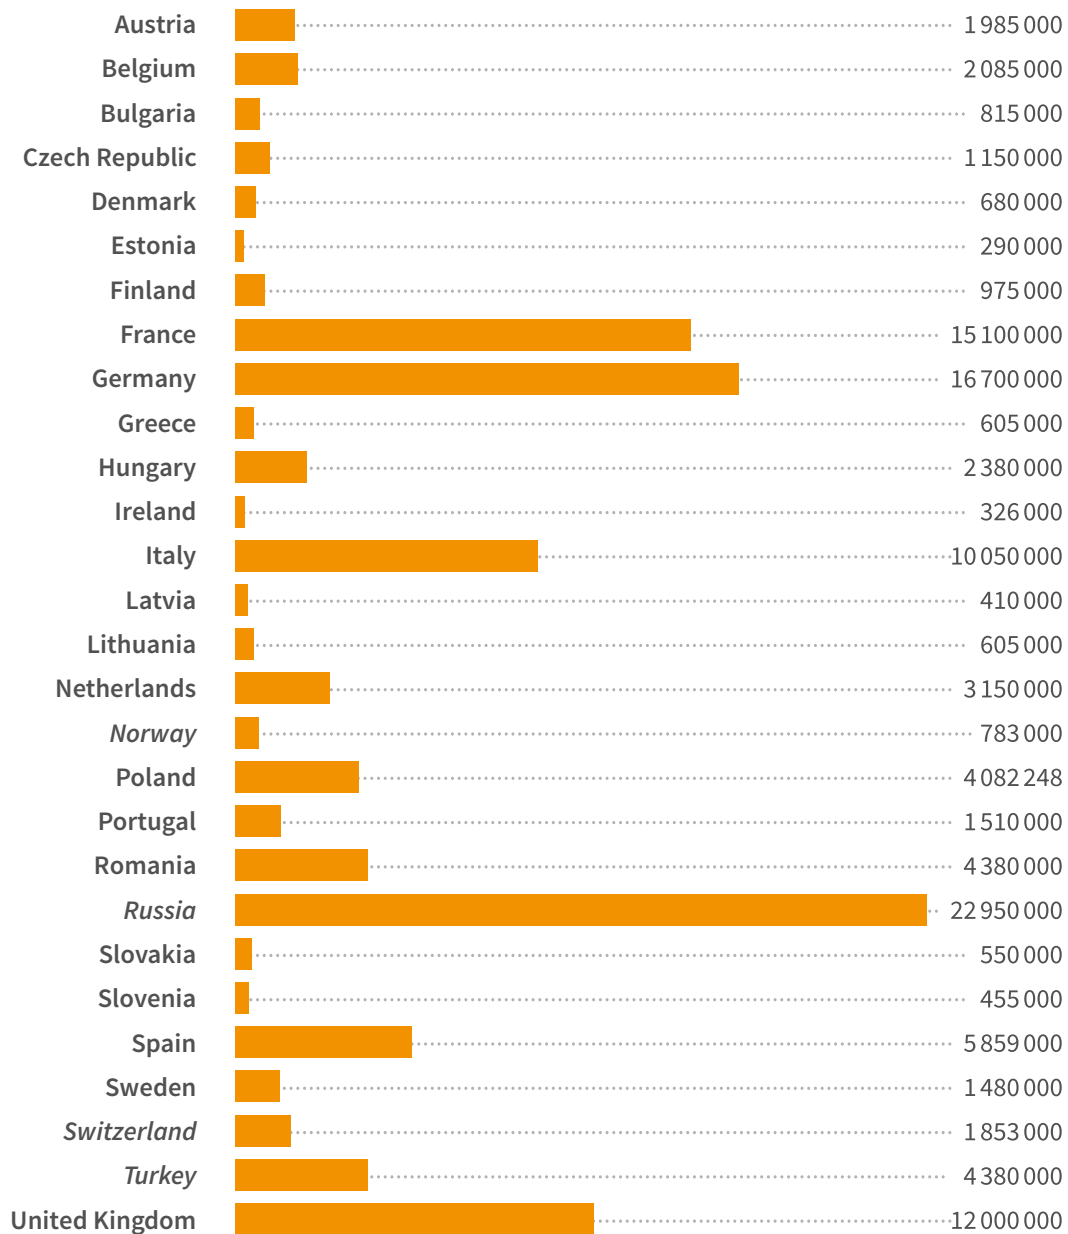

Facts & Figures 2021

FACTS & FIGURES 2021

European Overview

Top pets in Europe

FACTS & FIGURES 2021

European dog population

Total Europe : 92 947 732

Total EU : 72 708 732

Non EU Member States indicated with italics

Sources: Figures from FEDIAF and its member associations, pet food companies and estimations based thereupon when indicated
European Union/Europe: "European Union" includes the 28 Member States of the EU whereas "Europe" includes Member States of the Council of Europe

FACTS & FIGURES 2021

European cat population

Total Europe : 113 588 248

Total EU : 83 622 248

Non EU Member States indicated with italics

Sources: Figures from FEDIAF and its member associations, pet food companies and estimations based thereupon when indicated
European Union/Europe: "European Union" includes the 28 Member States of the EU whereas "Europe" includes Member States of the Council of Europe

FACTS & FIGURES 2021

European ornamental bird population

 **Total Europe : 48 719 769**

 **Total EU : 33 949 769**

Non EU Member States indicated with italics

Sources: Figures from FEDIAF and its member associations, pet food companies and estimations based thereupon when indicated
European Union/Europe: "European Union" includes the 28 Member States of the EU whereas "Europe" includes Member States of the Council of Europe