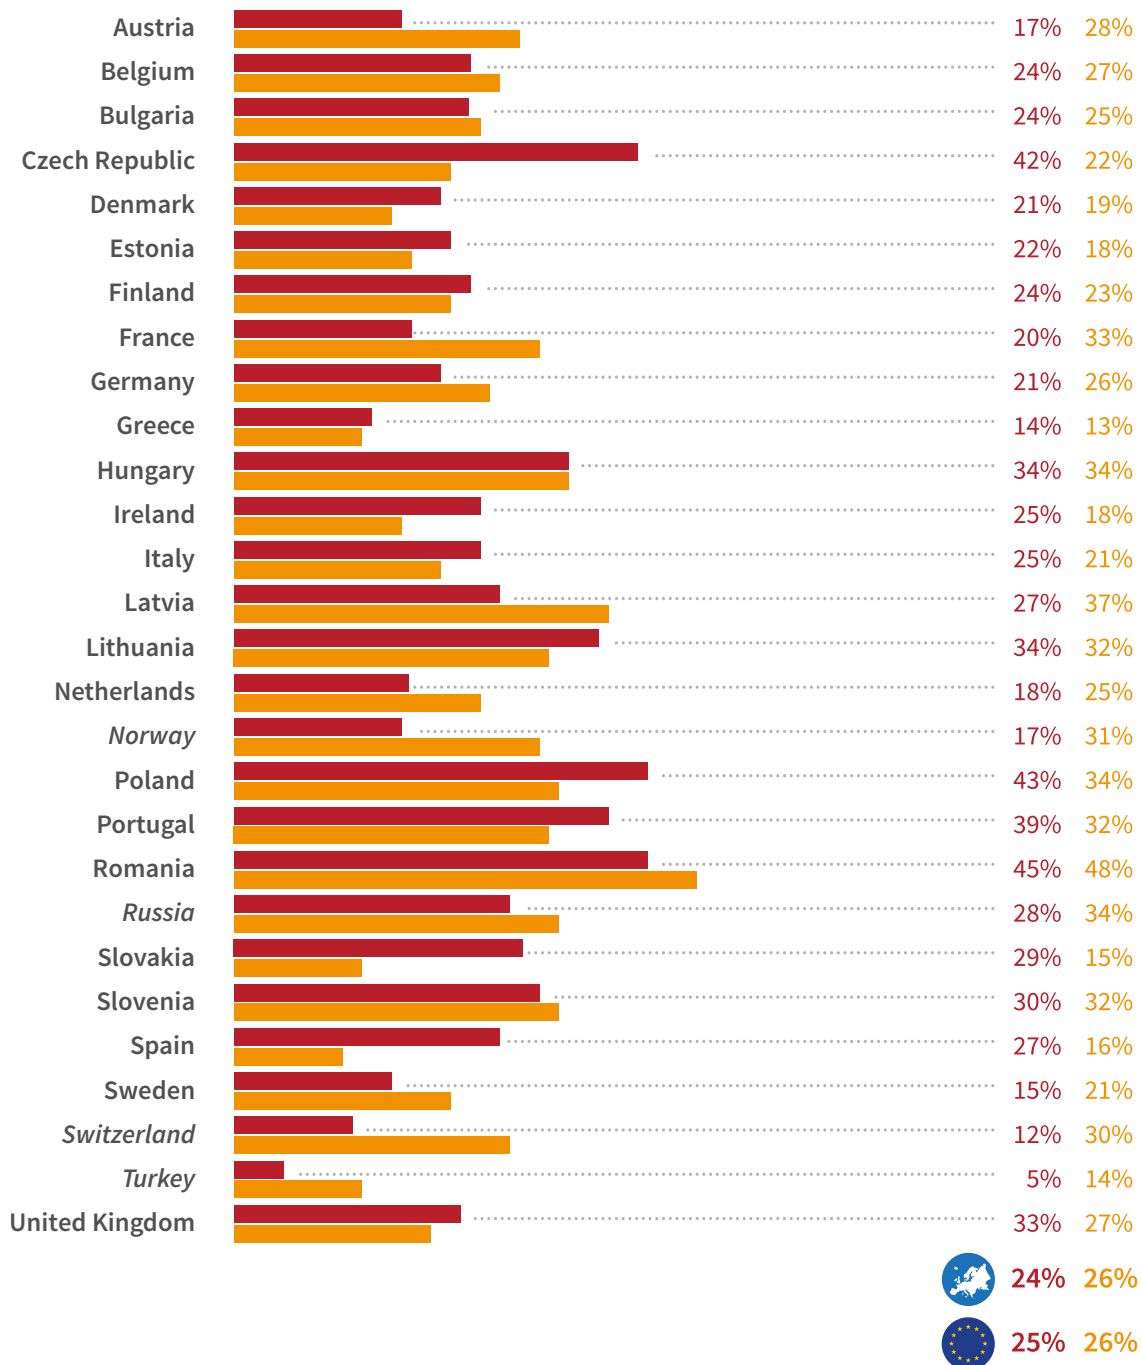

FACTS & FIGURES 2021

Estimated number of European aquaria

Total Europe : 16 403 937

Total EU : 10 700 937

Non EU Member States indicated with italics

Sources: Figures from FEDIAF and its member associations, pet food companies and estimations based thereupon when indicated
European Union/Europe: "European Union" includes the 28 Member States of the EU whereas "Europe" includes Member States of the Council of Europe

FACTS & FIGURES 2021

European small mammal population

Total Europe : 29 347 757

Total EU : 21 543 757

Non EU Member States indicated with italics

Sources: Figures from FEDIAF and its member associations, pet food companies and estimations based thereupon when indicated
European Union/Europe: "European Union" includes the 28 Member States of the EU whereas "Europe" includes Member States of the Council of Europe

FACTS & FIGURES 2021

European terraria

 **Total Europe : 11 436 776**

 **Total EU : 9 810 776**

Non EU Member States indicated with italics

Sources: Figures from FEDIAF and its member associations, pet food companies and estimations based thereupon when indicated
European Union/Europe: "European Union" includes the 28 Member States of the EU whereas "Europe" includes Member States of the Council of Europe

FACTS & FIGURES 2021

Estimated percentage of European households owning at least one cat or one dog

Non EU Member States indicated with italics

Sources: Figures from FEDIAF and its member associations, pet food companies and estimations based thereupon when indicated
European Union/Europe: "European Union" includes the 28 Member States of the EU whereas "Europe" includes Member States of the Council of Europe