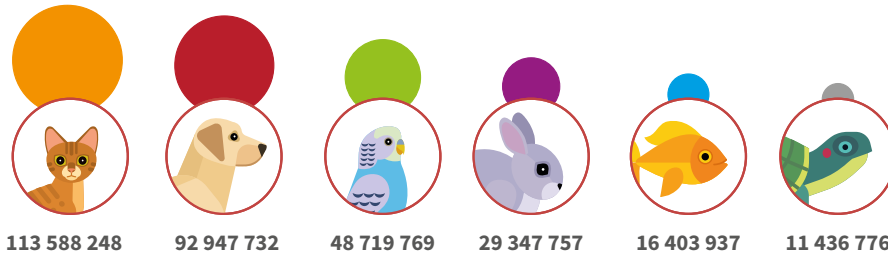

Facts & Figures 2021

FACTS & FIGURES 2021

European Overview

Top pets in Europe

FACTS & FIGURES 2021

European dog population

Total Europe : 92 947 732

Total EU : 72 708 732

Non EU Member States indicated with italics

Sources: Figures from FEDIAF and its member associations, pet food companies and estimations based thereupon when indicated
European Union/Europe: "European Union" includes the 28 Member States of the EU whereas "Europe" includes Member States of the Council of Europe

FACTS & FIGURES 2021

European cat population

Total Europe : 113 588 248

Total EU : 83 622 248

Non EU Member States indicated with italics

Sources: Figures from FEDIAF and its member associations, pet food companies and estimations based thereupon when indicated
European Union/Europe: "European Union" includes the 28 Member States of the EU whereas "Europe" includes Member States of the Council of Europe