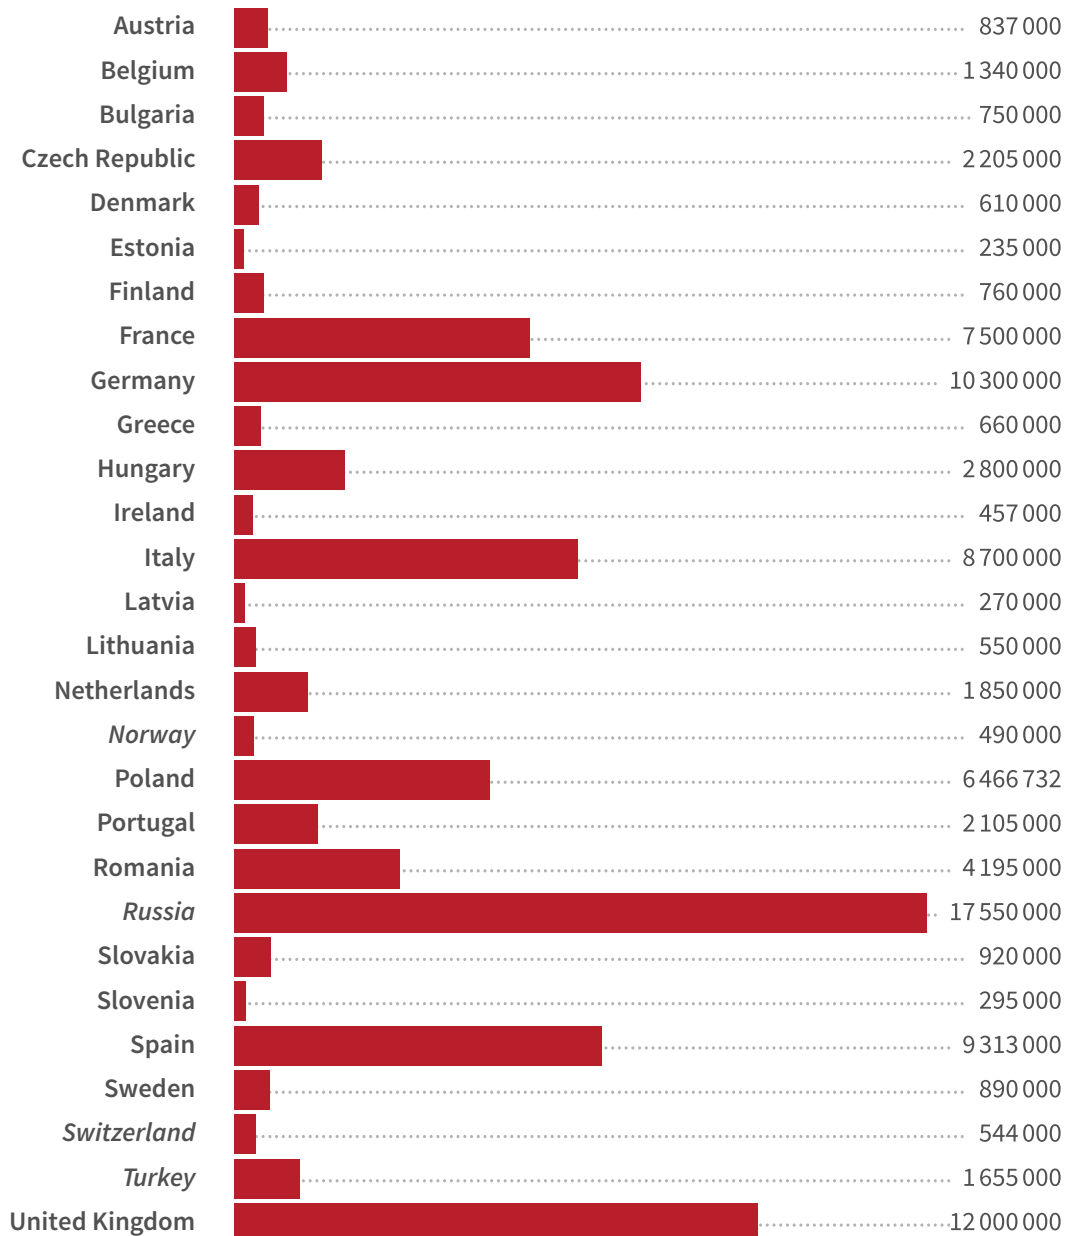

Facts & Figures 2021

FACTS & FIGURES 2021

European Overview

Top pets in Europe

FACTS & FIGURES 2021

European dog population

Total Europe : 92 947 732

Total EU : 72 708 732

Non EU Member States indicated with italics

Sources: Figures from FEDIAF and its member associations, pet food companies and estimations based thereupon when indicated
European Union/Europe: "European Union" includes the 28 Member States of the EU whereas "Europe" includes Member States of the Council of Europe

FACTS & FIGURES 2021

European cat population

Total Europe : 113 588 248

Total EU : 83 622 248

Non EU Member States indicated with italics

Sources: Figures from FEDIAF and its member associations, pet food companies and estimations based thereupon when indicated
European Union/Europe: "European Union" includes the 28 Member States of the EU whereas "Europe" includes Member States of the Council of Europe

FACTS & FIGURES 2021

European ornamental bird population

 **Total Europe : 48 719 769**

 **Total EU : 33 949 769**

Non EU Member States indicated with italics

Sources: Figures from FEDIAF and its member associations, pet food companies and estimations based thereupon when indicated
European Union/Europe: "European Union" includes the 28 Member States of the EU whereas "Europe" includes Member States of the Council of Europe